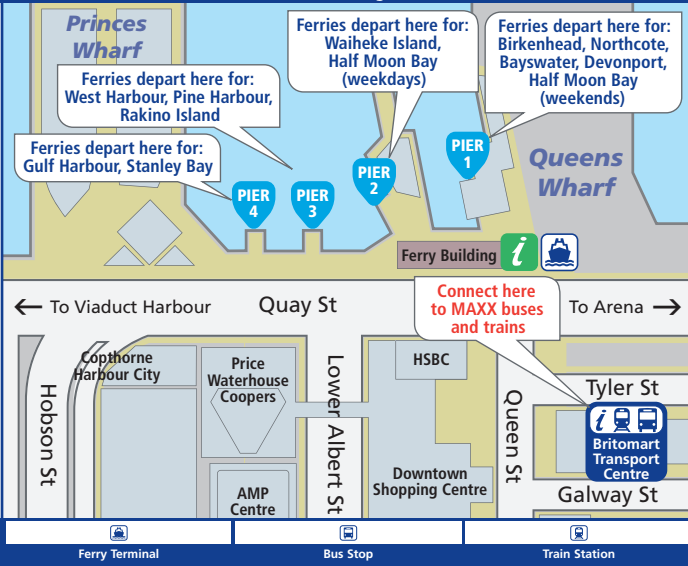

Downtown Ferry Terminal

PHE200911

DISCLAIMER This information is a true and accurate guide at the time of publication. However, MAXX and its service providers reserve the right to change conditions without notice. For clarification on all issues it is recommended to contact MAXX. MAXX is brought to you by Auckland Transport

Effective from 16 September 2011

MAXX
Auckland Transport